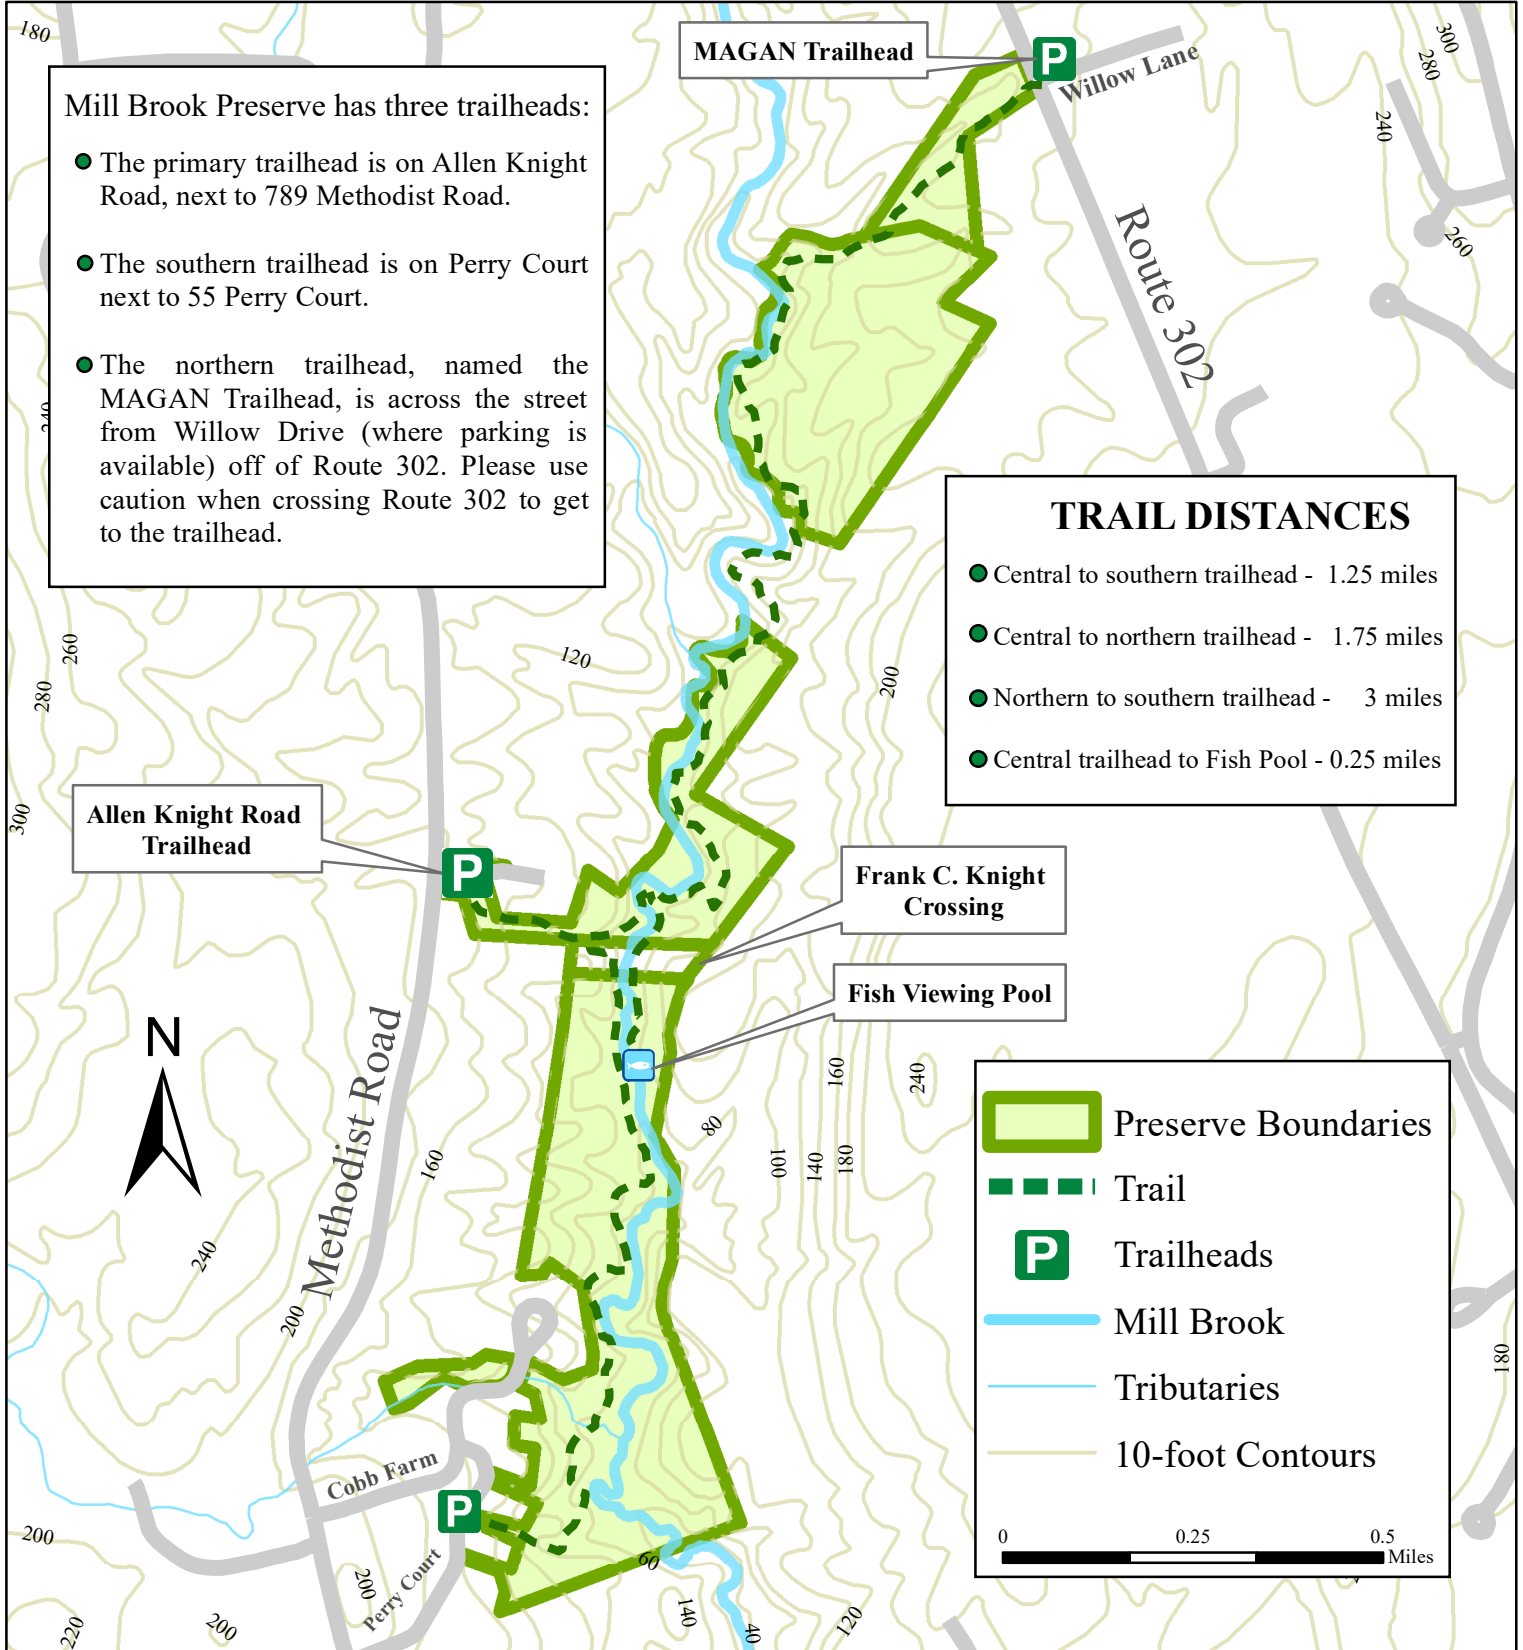

Mill Brook Preserve Trail Map

Westbrook, ME

Presumpscot Regional Land Trust supports healthy lands, waters, wildlife, and people across the Presumpscot River watershed through conservation, water quality monitoring, education, and public access. Our success is based on member support. To learn more and become a member go to www.prlt.org.